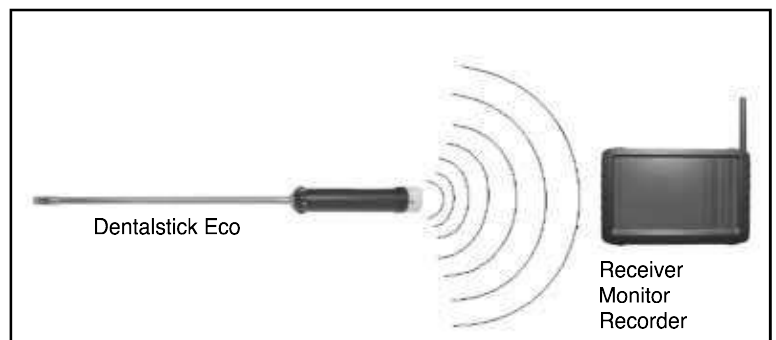

compatible receiver, monitor, recorder page 115.