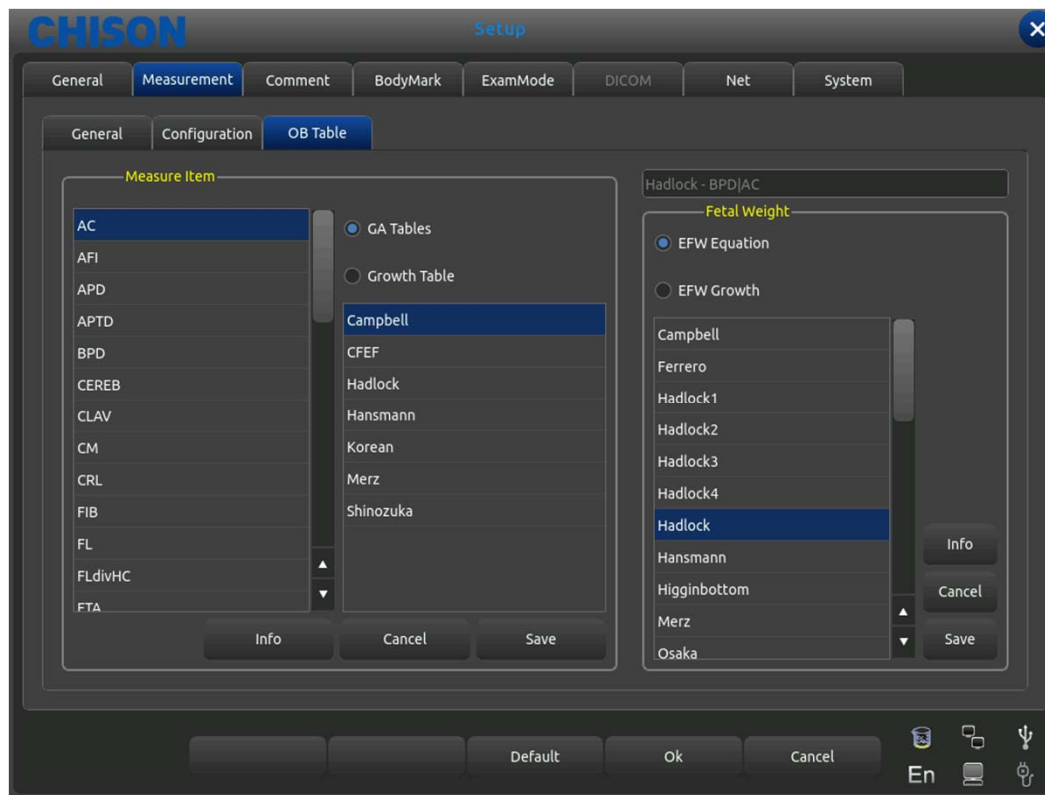

Intelligent Workflow

- Intelligent control panel design
- Full screen Display
- Quick image storage
- EasyView™ Image archive system
- Full range calculation package
- User defined preset

Intelligent Control Panel Design

- Independent areas for specific functions.
- Backlit keyboard can indicate active keys clearly.

Full Screen Display

**One key to enlarge the image to full screen ,
easy to view from distance.**

EasyView™ Image archive system

One key upgrade

- Easy to operate
- System upgradable and won't lose the original images and data

Full range calculation package

- Professional calculation package for different applications
- Calculation package can be edited and defined according to doctor's requirement
- HIP measurement