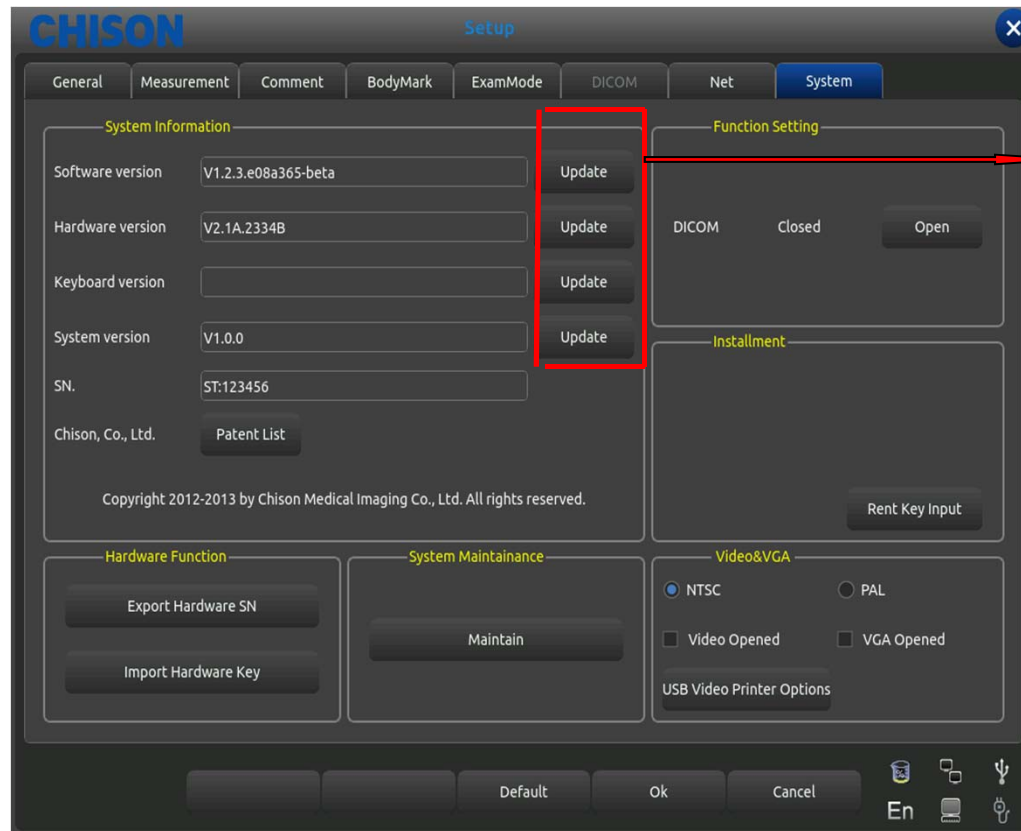

One key upgrade