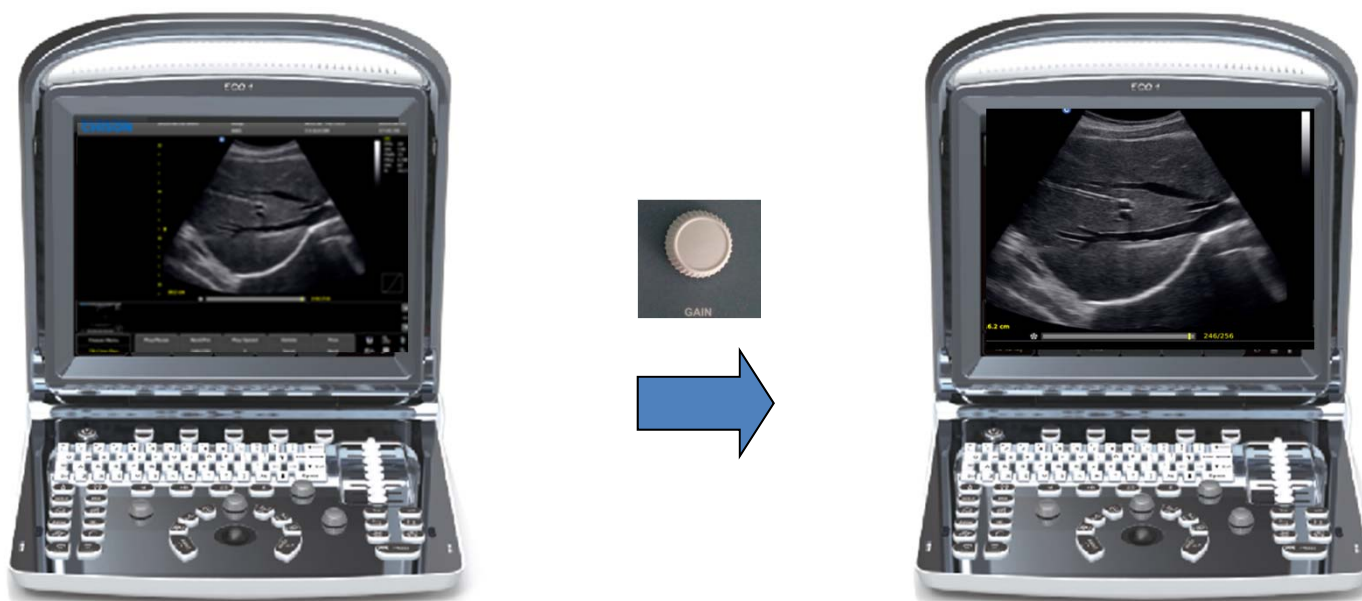

Fashional Design

12 inch LED monitor

- Bright image even scan outdoor;
- Low energy consuming;
- Longer life than LCD;

Ultra-compact

Ultra-light
easy to carry

Elegant keyboard design

**Monitor is rotatable: 0 ~ 30°
Tilt to different viewing angle**

Intelligent Workflow

- Intelligent control panel design
- Full screen Display
- Quick image storage
- EasyView™ Image archive system
- Full range calculation package
- User defined preset

Intelligent Control Panel Design

- Independent areas for specific functions.
- Backlit keyboard can indicate active keys clearly.

Full Screen Display

**One key to enlarge the image to full screen ,
easy to view from distance.**

EasyView™ Image archive system