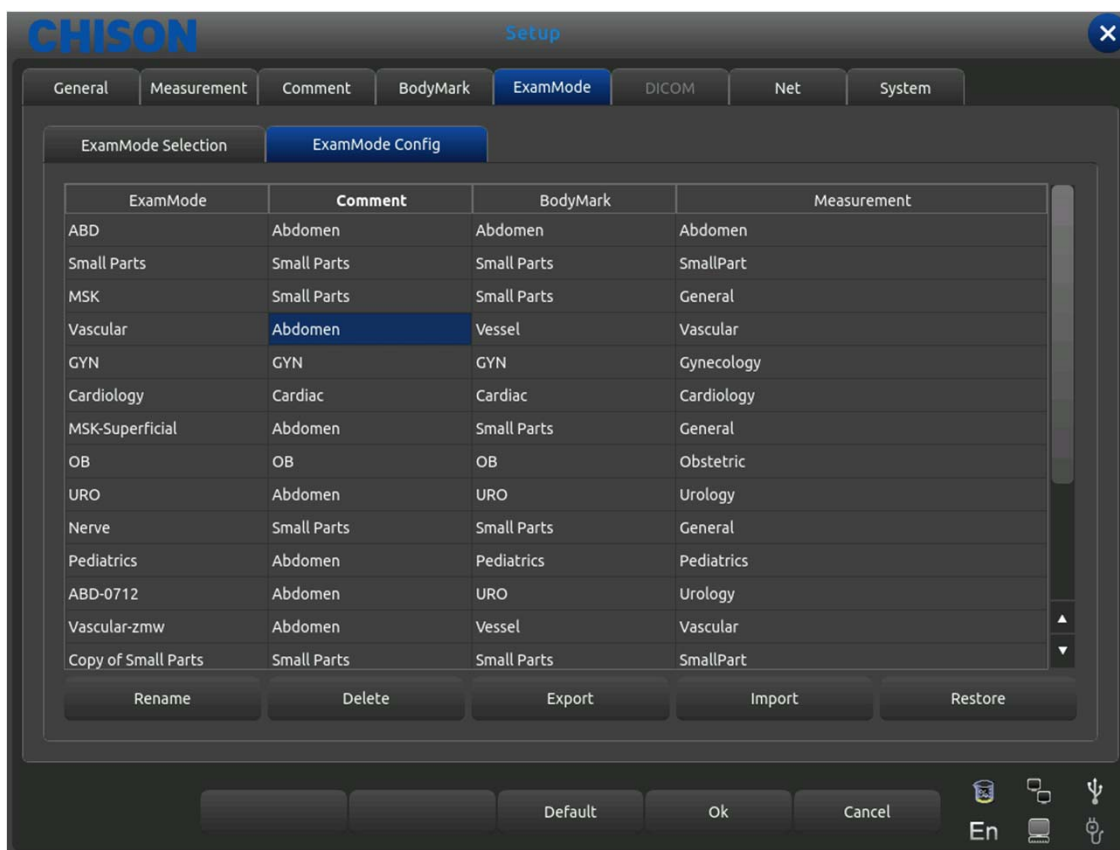

User defined preset

- Avoid repeated adjustment by different users
- Improve work efficiency