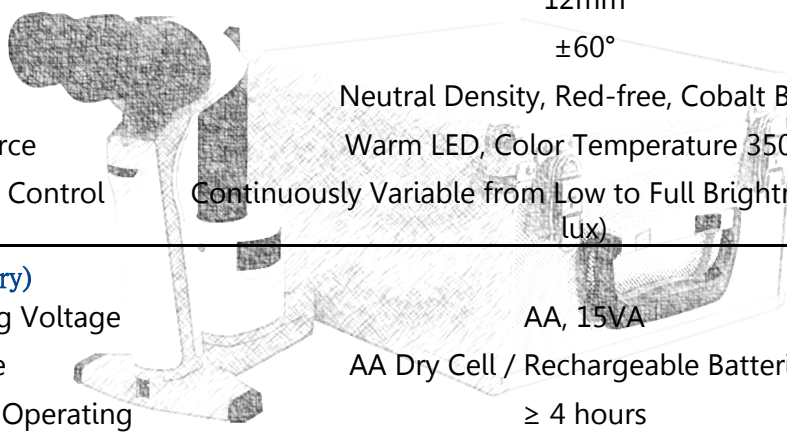

 **Warm LED illumination and Max. 250 000lux high intensity**
Warm LED illumination with 3500k color temperature and long-time working time, creates a perfect observation circumstance and helps doctors relieve the visual fatigue at the same time.

 **Iphone adapter for LS-1 to capture images (OPTION)**

 **High definition optical performance**

Microscope	LS-1A	LS-1B
Type	Binocular Portable Slit Lamp	
Angle of Convergence	13°	
Magnification	10X	10X 16X
Working Distance	80mm (16X) 100mm(10X)	
Pupil Adjustment Range	49 - 75 mm	
Diopter Adjustment	±7D	
Illumination		
Slit Width	0.15mm, 0.5mm, 0.8mm, 1.6mm, φ12mm & 1mm Square	
Slit Length	12mm	
Slit Angle	±60°	
Filter	Neutral Density, Red-free, Cobalt Blue	
Light Resource	Warm LED, Color Temperature 3500k	
Illumination Control	Continuously Variable from Low to Full Brightness(≥250 000 lux)	
Power (Battery)		
LED Working Voltage	AA, 15VA	
Battery Type	AA Dry Cell / Rechargeable Batteries	
Continuous Operating Time	≥ 4 hours	
Dimensions and Weight		
Dimensions	320*310*205 mm	
Net Weight	Approx. 835g	