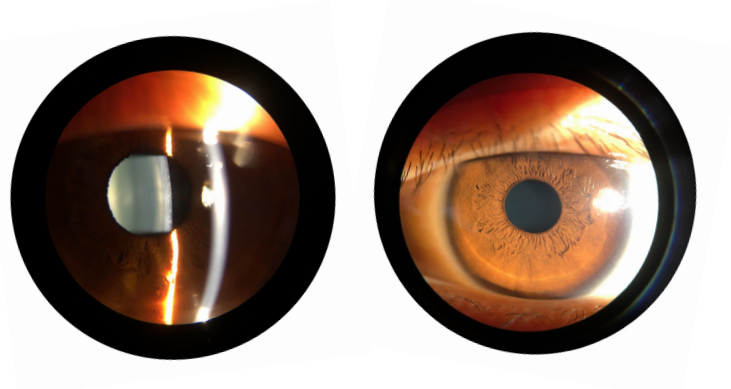

Portable Slit Lamp LS-1

 **One-hand Operation**
One-touch magnification switch is easy for doctors' inspection.

 **Big slit angle**
Illumination angle max. up to be 60 degree, can get better slit view for cornea etc..

 **Warm LED illumination and Max. 250 000lux high intensity**
Warm LED illumination with 3500k color temperature and long-time working time, creates a perfect observation circumstance and helps doctors relieve the visual fatigue at the same time.

 **Iphone adapter for LS-1 to capture images (OPTION)**

 **High definition optical performance**

Microscope	LS-1A	LS-1B
Type	Binocular Portable Slit Lamp	
Angle of Convergence	13°	
Magnification	10X	10X 16X
Working Distance	80mm (16X) 100mm(10X)	
Pupil Adjustment Range	49 - 75 mm	
Diopter Adjustment	±7D	
Illumination		
Slit Width	0.15mm, 0.5mm, 0.8mm, 1.6mm, φ12mm & 1mm Square	
Slit Length	12mm	
Slit Angle	±60°	
Filter	Neutral Density, Red-free, Cobalt Blue	
Light Resource	Warm LED, Color Temperature 3500k	
Illumination Control	Continuously Variable from Low to Full Brightness(≥250 000 lux)	
Power (Battery)		
LED Working Voltage	AA, 15VA	
Battery Type	AA Dry Cell / Rechargeable Batteries	
Continuous Operating Time	≥ 4 hours	
Dimensions and Weight		
Dimensions	320*310*205 mm	
Net Weight	Approx. 835g	