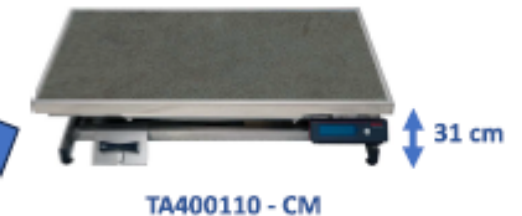

# ELITE examination tables

⑭ different models

② Versions

Stainless steel

Polyethylene top

Available in 6 colours

Also with  
SCALE

**VETINOX**  
EQUIPEMENT VETERINAIRE