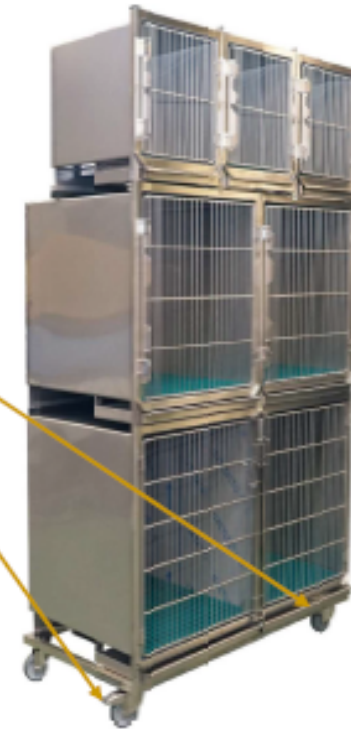

# Keep a clean & tidy clinic

Cages slightly tilted forward

Fluids gently flow into the trays

Cages move easily around on the mobile platform on 4 castors of which 2 with lock mechanism

**VETINOX**  
EQUIPEMENT VETERINAIRE